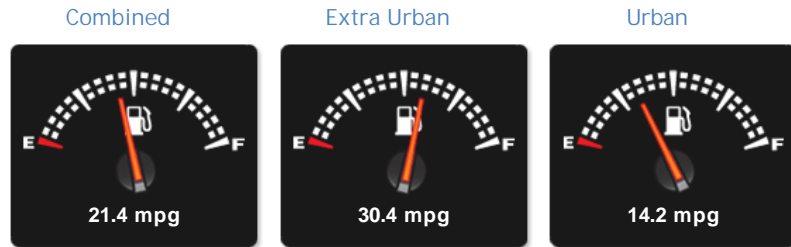

Fuel Economy

Running Costs