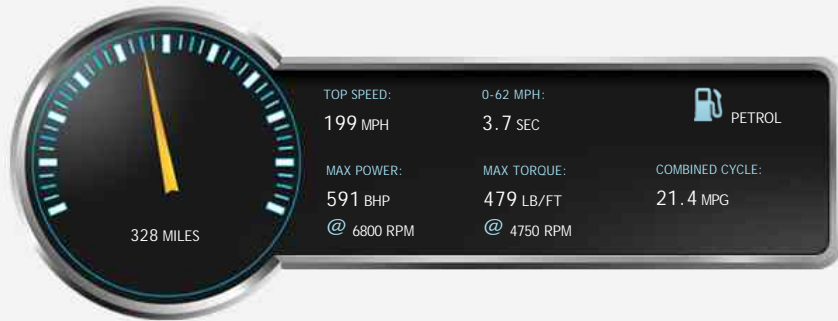

Mercedes SLS SLS AMG GT FINAL EDITION

£369,950

General Info

Engine:	6.2 Petrol Automatic
Price:	£369,950
Body Type:	2 Dr Coupe
Owners:	1
Mileage:	328
Reg Date:	September 2014 (64)
Colour:	Red

Vehicle Features

Not Specified

Vehicle Description

Finished in Opal Red with Exclusive Full Anthracite Leather, 1 of the 6 UK Vehicles, Rear View Camera, Blind Spot Assist, Day Light Driving Lamps, Auto Dimming Mirrors, Carbon Package, Memory Package, Universal Telephone Package, Tyre Pressure Monitor, Adjustable Suspension, Folding Mirror, Comand Navigation, Universal Communications Interface, Exclusive Leather Trim, Automatic Climate Control, Bi-Xenon Headlamps, AMG Spoke Alloys, AMG Exterior Carbon Package, Hi-End Sound System, Stunning Low Mileage Example.

Performance & Engine

Engine: 8 Cylinders Vee, 6208 Cc, Naturally Aspirated, DOHC

Driven Wheels: Rear

Gears: 7

Weights & Measures

Doors: 2

*Including mirrors

Safety