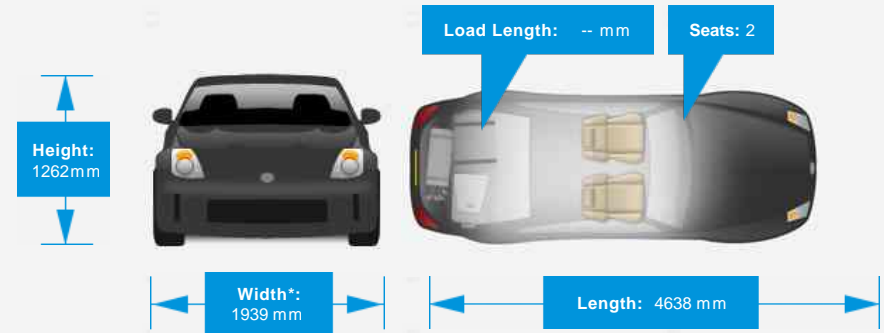

Performance & Engine

Engine: 8 Cylinders Vee, 6208 Cc, Naturally Aspirated, DOHC

Driven Wheels: Rear

Gears: 7

Weights & Measures

Doors: 2

*Including mirrors

Safety