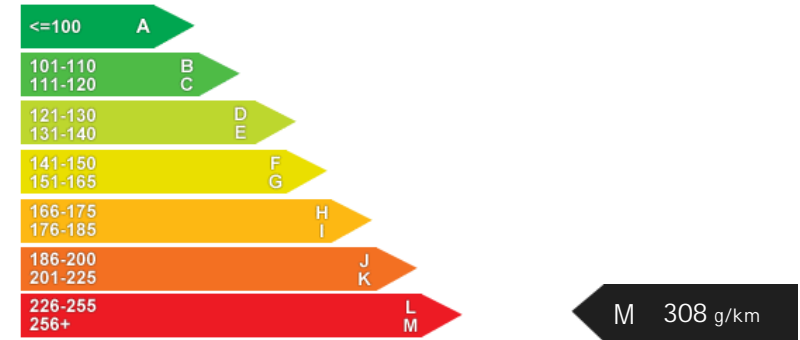

NCAP Adult Rating: No Data
NCAP Child Rating: No Data
NCAP Pedestrian Rating: No Data
NCAP Safety Assist: No Data
NCAP Overall Rating: No Data

Fuel Economy

Running Costs

CO₂ emission figure (g/km)

VED band and CO₂