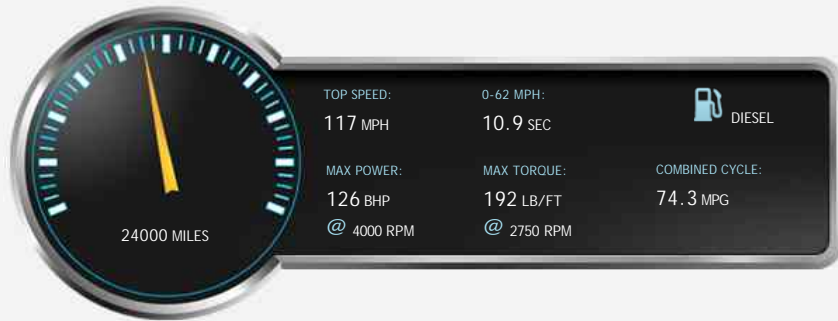

Hyundai i30 STYLE BLUE DRIVE CRDI

£8,299

General Info

Engine:	1.6 Diesel Manual
Price:	£8,299
Body Type:	5 Dr Hatchback
Owners:	1
Mileage:	24,000
Reg Date:	May 2012 (12)
Colour:	White

Vehicle Features

- AUX PORT
- CD Player
- Electric Door Mirrors
- Front Fog Lights
- Height Adjustable Drivers Seat
- Remote Central Locking
- USB PORT
- BLUETOOTH PHONE
- Child Locks & Isofix System
- Folding Rear Seats
- Front Parking Sensors
- Rear Parking Sensors
- Steering Wheel Mounted Controls

Performance & Engine

Engine: 4 Cylinders
In Line, 1582 Cc,
Turbo Charged,
DOHC

Driven Wheels: Front

Gears: 6

Weights & Measures

Doors: 5

*Including mirrors

Safety