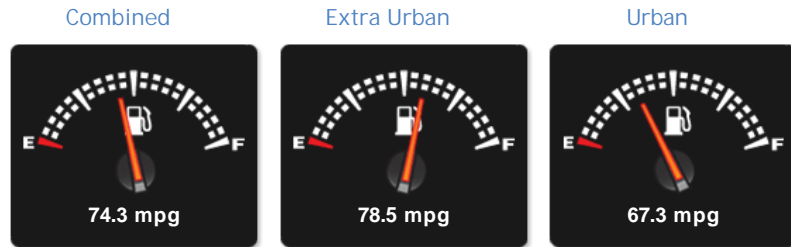

Fuel Economy

Running Costs