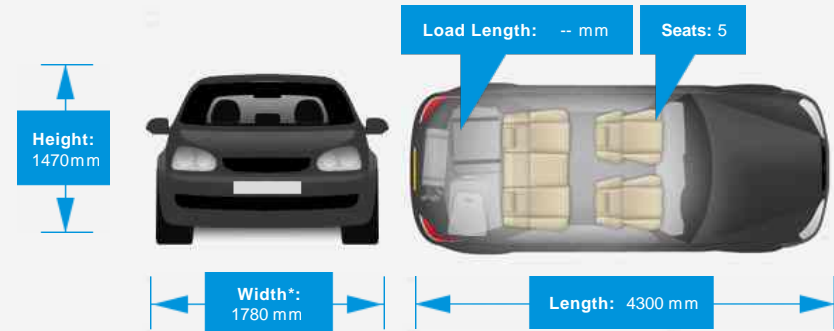

Performance & Engine

Engine: 4 Cylinders
In Line, 1582 Cc,
Turbo Charged,
DOHC

Driven Wheels: Front

Gears: 6

Weights & Measures

Doors: 5

*Including mirrors

Safety