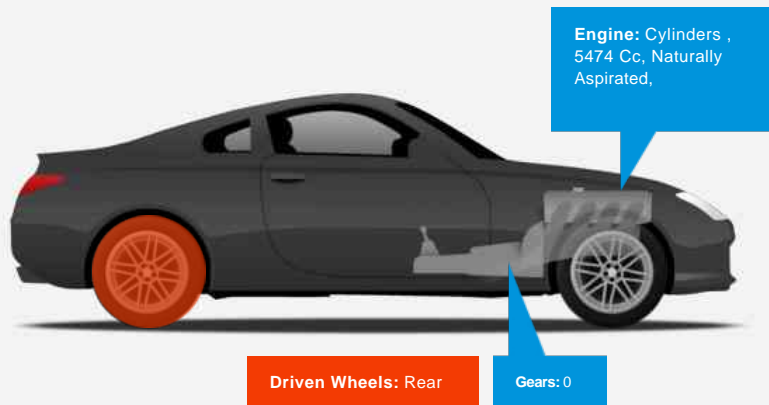

Performance & Engine