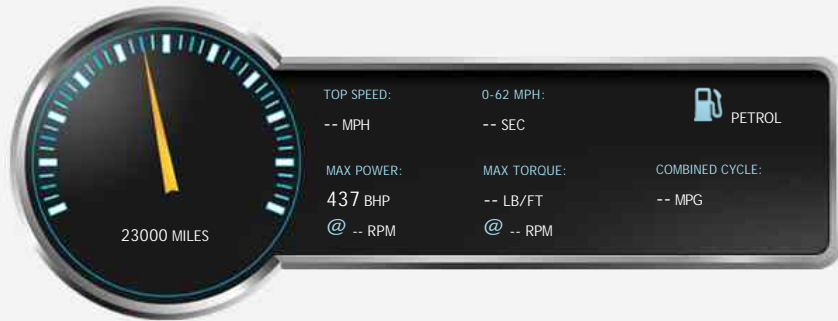

Performance & Engine