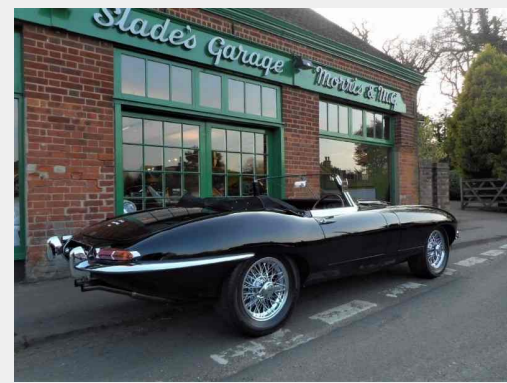

Jaguar E-Type S1 Roadster 4.2

£164,950

General Info

| | |
|------------|--------------------|
| Engine: | 4.2 Petrol Manual |
| Price: | £164,950 |
| Body Type: | 2 Dr Convertible |
| Owners: | -- |
| Mileage: | 42,000 |
| Reg Date: | September 1964 (B) |
| Colour: | Black |

Vehicle Features

► Import

Vehicle Description

Chassis Number 1E10065

Delivered new by Jaguar Cars New York City in September 1964 to Mr C Gage of Portland Oregon.

Original rare colour scheme of Black/Black/Black

Matching numbers vehicle

Completely rust free genuine car

Slades Garage, Church Road, Penn, Buckinghamshire, HP10 8LY
 Tel: 01494 812115 - Fax: 01494 817900 - Web: www.slades-garage.co.uk

Opening Hours: Mon - Fri 9:30am - 6pm | Sat 10am - 5:30pm | Sun Closed