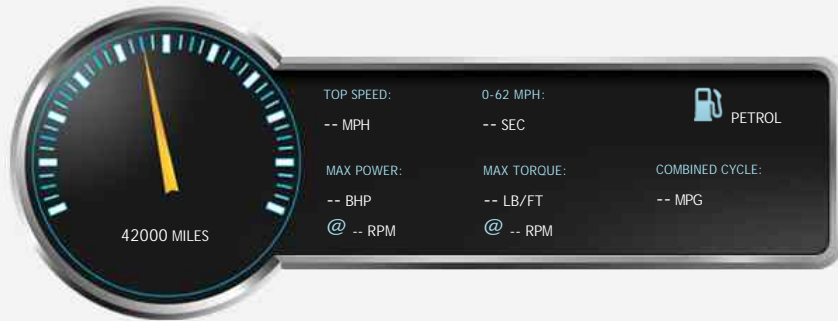

Performance & Engine