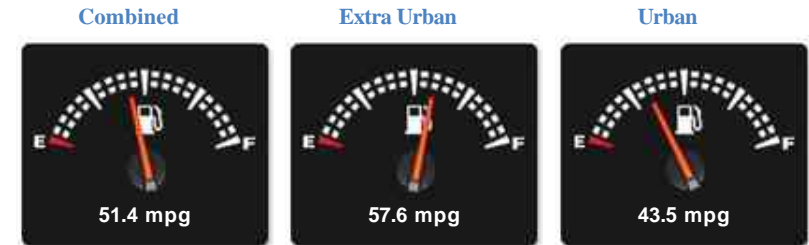

£26,995

General Info

3.0 Diesel Automatic Engine:

£26,995 Price:

4 Dr Saloon Body Type:

1 Owners:

8,500 Mileage:

December 2015 (65) Reg Date:

Customers are advised to contact us to confirm vehicle features & details

Performance & Engine

Engine: 6 Cylinders
In Line, 2993 Cc,
Turbo Charged,
DOHC

Driven Wheels: All -

Gears: 8

Permanent

Weights & Measures

Doors: 4

*Including mirrors

Safety

NCAP Adult Rating: No Data
NCAP Child Rating: No Data
NCAP Pedestrian Rating: No Data
NCAP Safety Assist: No Data
NCAP Overall Rating: No Data

Fuel Economy

Insurance & Security