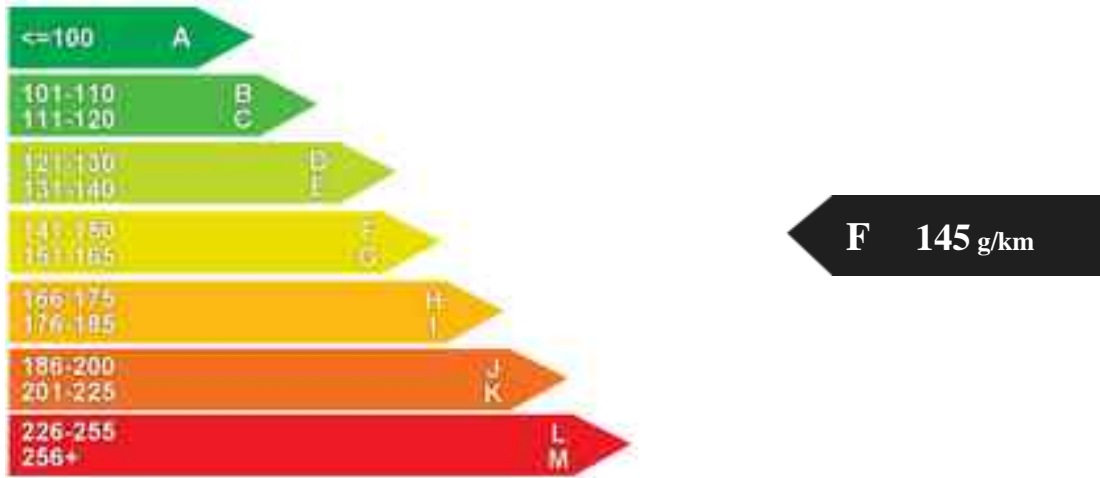

Running Costs

C O₂ emission figure (g/km)

VED band and CO₂