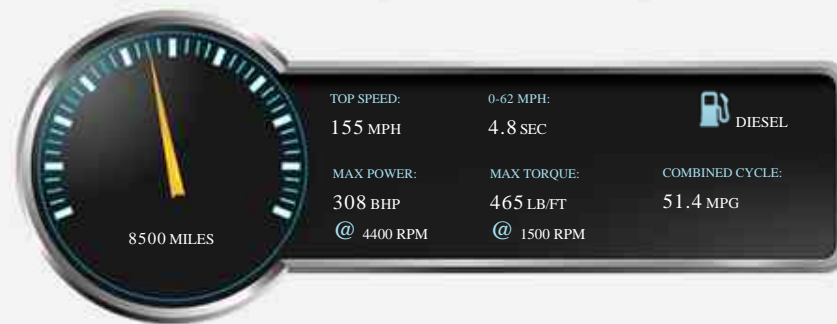

£26,995

General Info

3.0 Diesel Automatic Engine:

£26,995 Price:

4 Dr Saloon Body Type:

1 Owners:

8,500 Mileage:

December 2015 (65) Reg Date:

Customers are advised to contact us to confirm vehicle features & details

Performance & Engine

Engine: 6 Cylinders
In Line, 2993 Cc,
Turbo Charged,
DOHC

Driven Wheels: All -

Gears: 8

Permanent

Weights & Measures