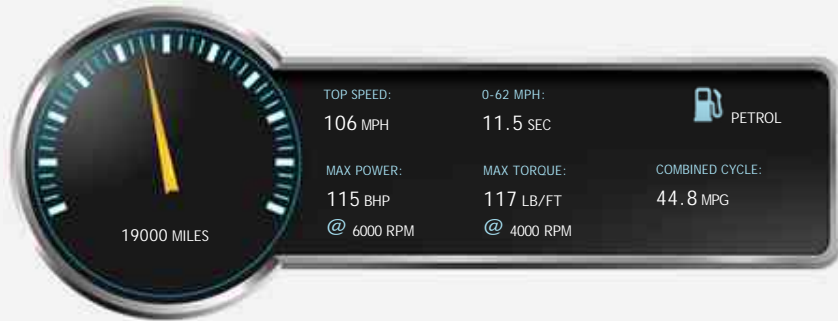

Nissan Juke N-TEC

£9,999

General Info

Engine:	1.6 Petrol Automatic
Price:	£9,999
Body Type:	5 Dr Hatchback
Owners:	1
Mileage:	19,000
Reg Date:	December 2013 (63)
Colour:	White

Vehicle Features

- ▶ BLUETOOTH PHONE
- ▶ Climate Control
- ▶ Folding Rear Seats
- ▶ Height Adjustable Drivers Seat
- ▶ Satellite Navigation
- ▶ Air Conditioning
- ▶ Anti-Lock Brakes
- ▶ CD Player
- ▶ Electric Door Mirrors
- ▶ Front Fog Lights
- ▶ Remote Central Locking
- ▶ Steering Wheel Mounted Controls
- ▶ Full Service History

Performance & Engine

Engine: 4 Cylinders In Line, 1598 Cc, Naturally Aspirated, DOHC

Driven Wheels: Front

Gears: 1

Weights & Measures

Doors: 5

*Including mirrors

Safety