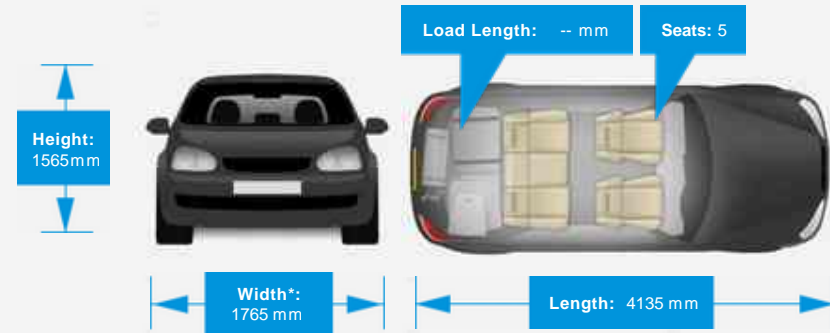

Performance & Engine

Engine: 4 Cylinders In Line, 1598 Cc, Naturally Aspirated, DOHC

Driven Wheels: Front

Gears: 1

Weights & Measures

Doors: 5

*Including mirrors

Safety