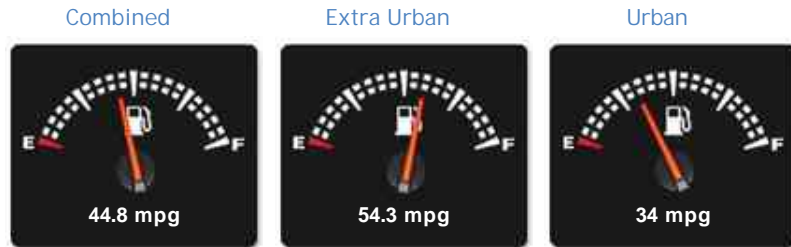

Fuel Economy

Running Costs