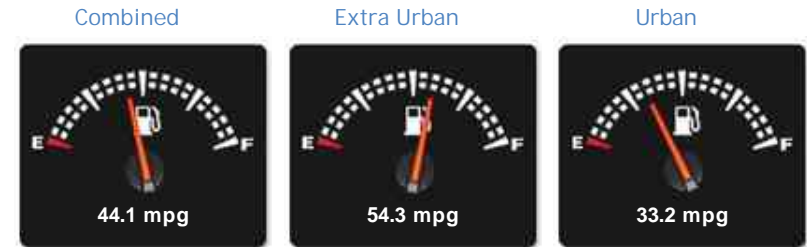

Fuel Economy

Insurance & Security

Insurance Group
(1-50)

Security
(Thatcham Approved)

Immobiliser