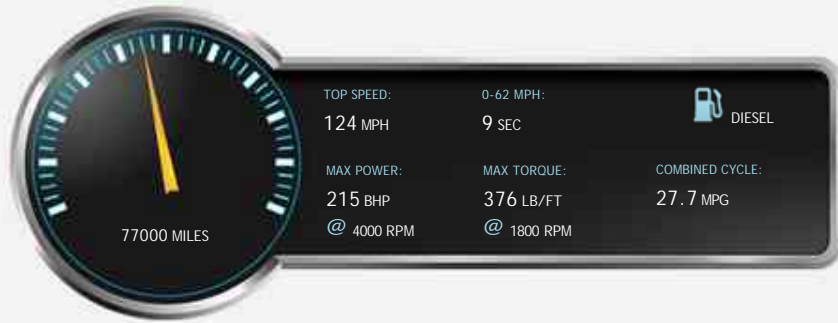

Performance & Engine