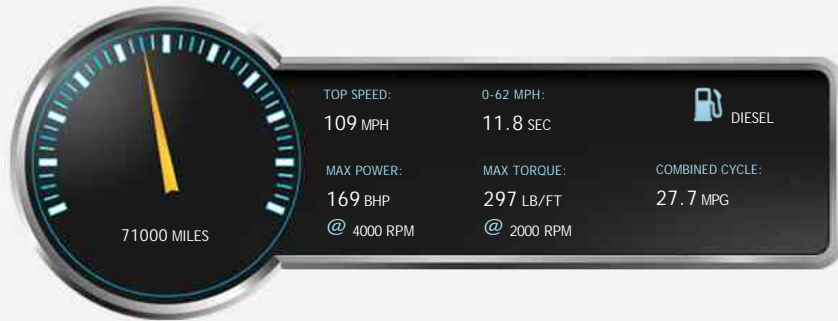

Performance & Engine