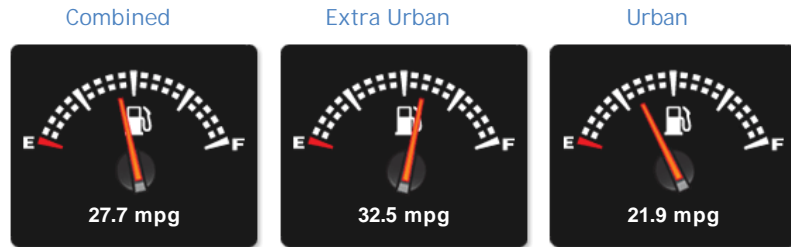

Nissan Pathfinder AVENTURA DCI

£9,899

General Info

Engine:	2.5 Diesel Automatic
Price:	£9,899
Body Type:	5 Dr Estate
Owners:	--
Mileage:	71,000
Reg Date:	April 2008 (08)
Colour:	Silver

Vehicle Features

➤ BLUETOOTH PHONE	➤ CD Player
➤ Climate Control	➤ Electric Door Mirrors
➤ Folding Rear Seats	➤ Front Fog Lights
➤ Height Adjustable Drivers Seat	➤ Remote Central Locking
➤ Satellite Navigation	➤ Steering Wheel Mounted Controls
➤ Air Conditioning	➤ Anti-Lock Brakes
➤ Cruise Control	

Performance & Engine

Selected

Weights & Measures

*Including mirrors

Safety

NCAP Adult Rating:	★★★★★
NCAP Child Rating:	★★★★
NCAP Pedestrian Rating:	★★★
NCAP Safety Assist:	No Data
NCAP Overall Rating:	No Data

Fuel Economy

Running Costs

CO₂ emission figure (g/km)

VED band and CO₂

Insurance & Security

Road Tax

Insurance Group
(1-50)

Alarm