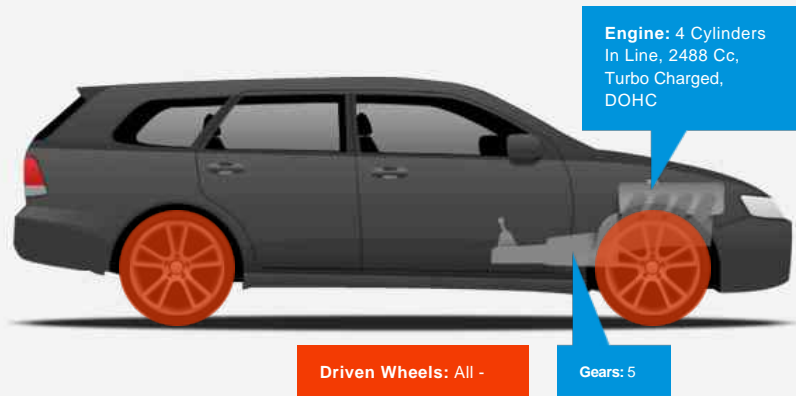

Nissan Pathfinder AVENTURA DCI

£9,899

General Info

Engine:	2.5 Diesel Automatic
Price:	£9,899
Body Type:	5 Dr Estate
Owners:	--
Mileage:	71,000
Reg Date:	April 2008 (08)
Colour:	Silver

Vehicle Features

➤ BLUETOOTH PHONE	➤ CD Player
➤ Climate Control	➤ Electric Door Mirrors
➤ Folding Rear Seats	➤ Front Fog Lights
➤ Height Adjustable Drivers Seat	➤ Remote Central Locking
➤ Satellite Navigation	➤ Steering Wheel Mounted Controls
➤ Air Conditioning	➤ Anti-Lock Brakes
➤ Cruise Control	

Performance & Engine

Selected

Weights & Measures

*Including mirrors

Safety

NCAP Adult Rating:	★★★★★
NCAP Child Rating:	★★★★
NCAP Pedestrian Rating:	★★★
NCAP Safety Assist:	No Data
NCAP Overall Rating:	No Data