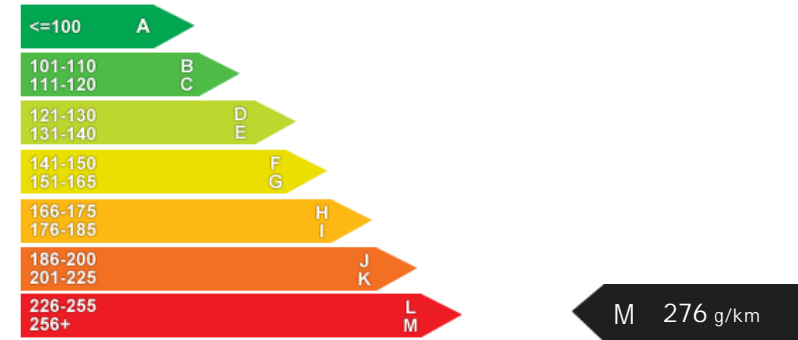

CO₂ emission figure (g/km)

VED band and CO₂