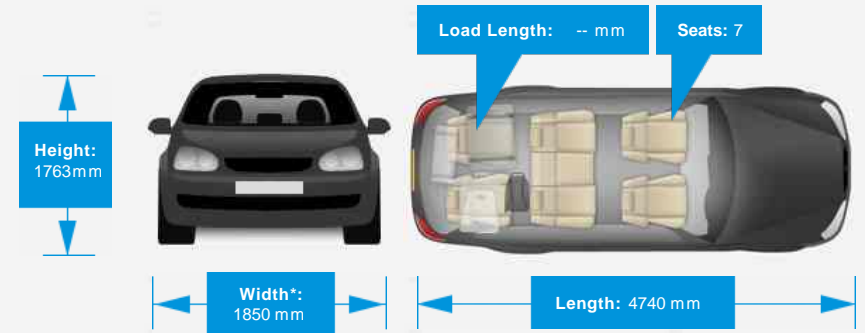

Performance & Engine

Selected

Weights & Measures

*Including mirrors

Safety

NCAP Adult Rating:	★★★★★
NCAP Child Rating:	★★★★
NCAP Pedestrian Rating:	★★★
NCAP Safety Assist:	No Data
NCAP Overall Rating:	No Data