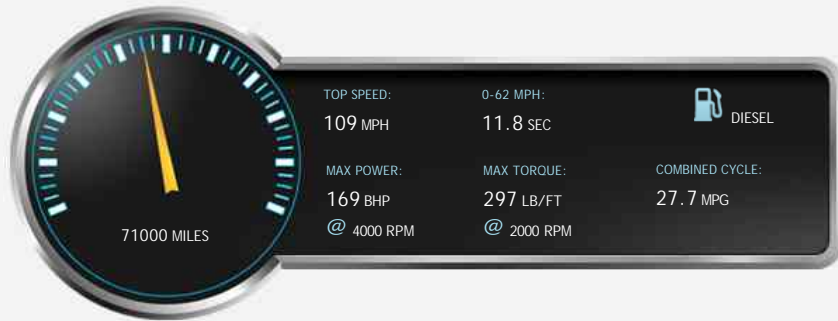

Nissan Pathfinder AVENTURA DCI

£9,899

General Info

Engine:	2.5 Diesel Automatic
Price:	£9,899
Body Type:	5 Dr Estate
Owners:	--
Mileage:	71,000
Reg Date:	April 2008 (08)
Colour:	Silver

Vehicle Features

➤ BLUETOOTH PHONE	➤ CD Player
➤ Climate Control	➤ Electric Door Mirrors
➤ Folding Rear Seats	➤ Front Fog Lights
➤ Height Adjustable Drivers Seat	➤ Remote Central Locking
➤ Satellite Navigation	➤ Steering Wheel Mounted Controls
➤ Air Conditioning	➤ Anti-Lock Brakes
➤ Cruise Control	

Performance & Engine

Selected

Weights & Measures

*Including mirrors

Safety

NCAP Adult Rating:	★★★★★
NCAP Child Rating:	★★★★
NCAP Pedestrian Rating:	★★★
NCAP Safety Assist:	No Data
NCAP Overall Rating:	No Data