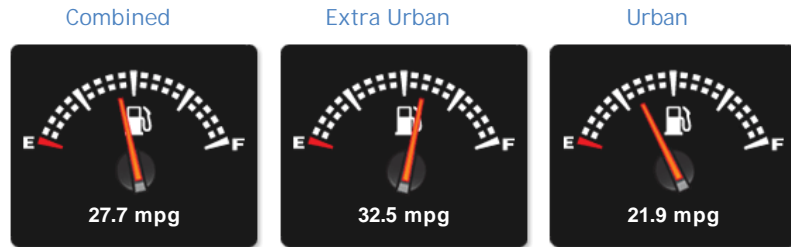

Fuel Economy

Running Costs