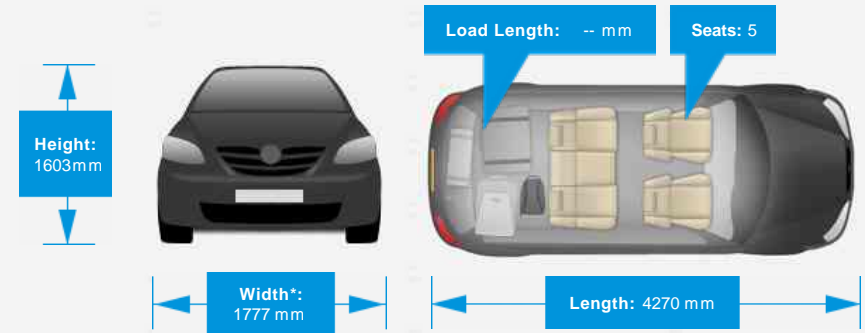

Performance & Engine

Engine: 4 Cylinders
In Line, 1498 Cc,
Naturally Aspirated,
SOHC

Weights & Measures

*Including mirrors

Safety

NCAP Adult Rating: ★★★★★
NCAP Child Rating: ★★★★★
NCAP Pedestrian Rating: ★★
NCAP Safety Assist: No Data
NCAP Overall Rating: No Data