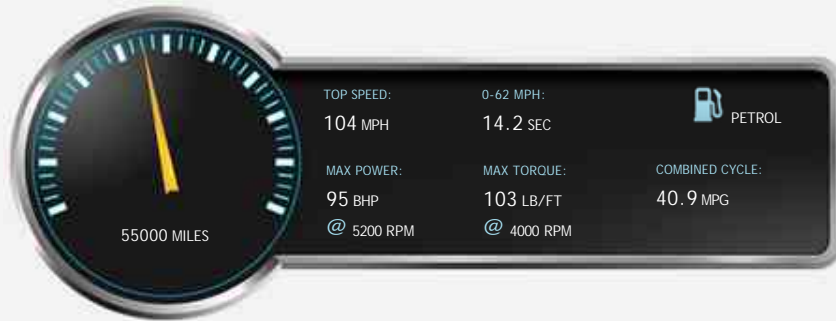

Autotek Cars Ltd, Compton Garage, A3 By Pass, Guildford, Surrey, GU3 1DX

Mercedes B Class B160 SE

£6,799

General Info

| | |
|------------|----------------------|
| Engine: | 1.5 Petrol Automatic |
| Price: | £6,799 |
| Body Type: | 5 Dr MPV |
| Owners: | -- |
| Mileage: | 55,000 |
| Reg Date: | March 2010 (10) |
| Colour: | Grey |

Performance & Engine

Engine: 4 Cylinders
In Line, 1498 Cc,
Naturally Aspirated,
SOHC

Weights & Measures

*Including mirrors

Safety

NCAP Adult Rating: ★★★★★
NCAP Child Rating: ★★★★★
NCAP Pedestrian Rating: ★★
NCAP Safety Assist: No Data
NCAP Overall Rating: No Data