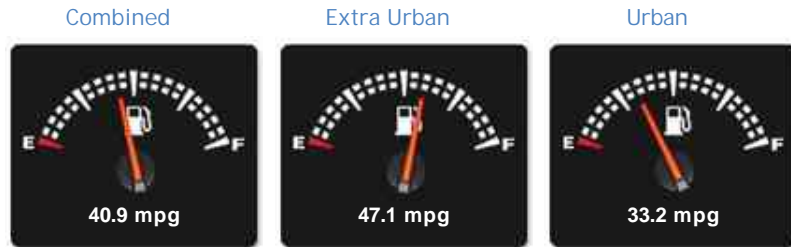

Fuel Economy

Running Costs