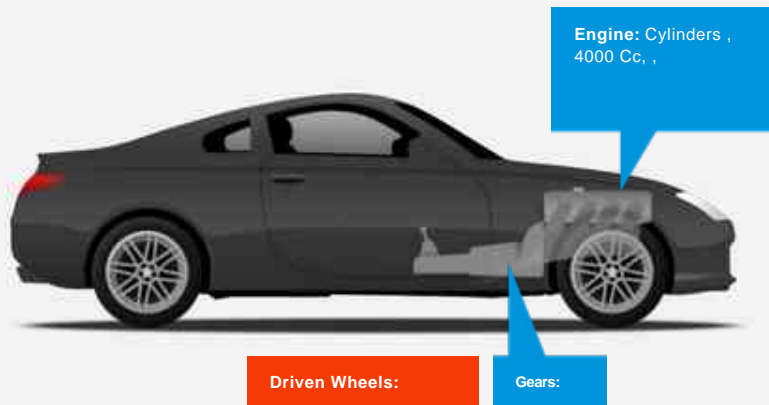

Performance & Engine