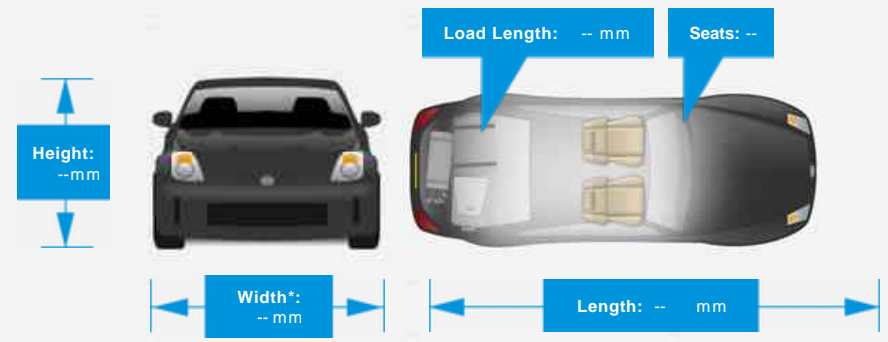

Weights & Measures