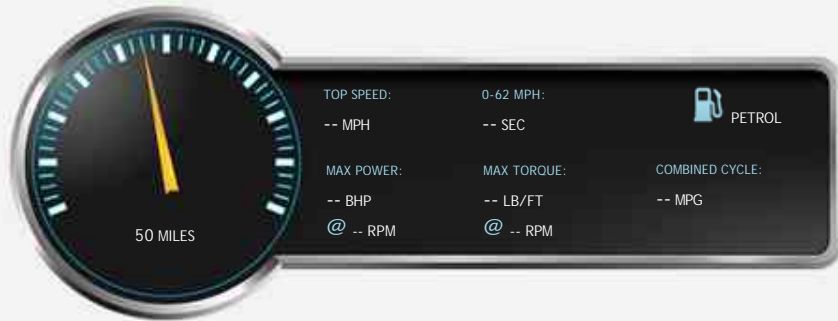

Performance & Engine