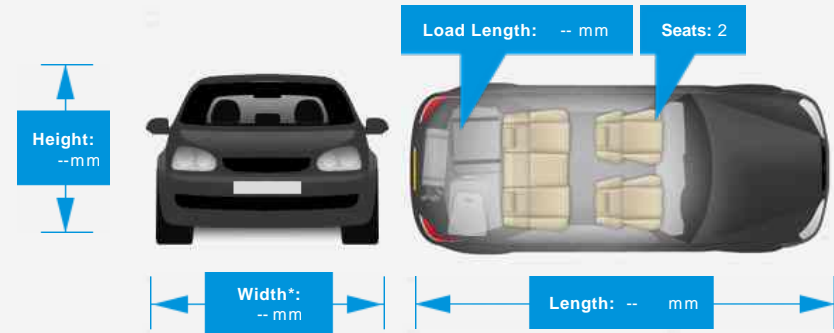

Opening Hours: Mon - Fri 9am - 5pm | Sat 9am - 3pm | Sun Closed

Performance & Engine

Engine: Cylinders ,
1299 Cc ,

Driven Wheels:

Gears: 0

Weights & Measures

Doors: 5

*Including mirrors