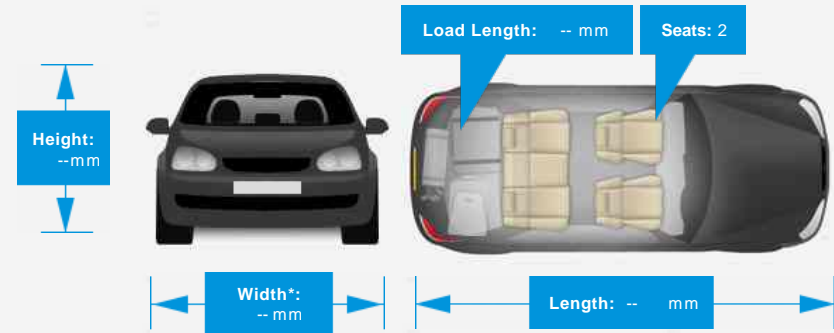

Opening Hours: Mon - Sun These Hours will not show

Performance & Engine

Engine: Cylinders ,
1299 Cc ,

Driven Wheels:

Gears:

Weights & Measures

Doors: 5

*Including mirrors