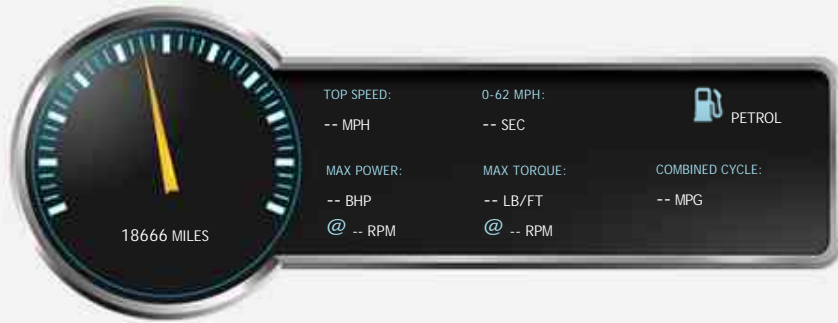

Suzuki GSX1300R Hayabusa

£3,995

General Info

Engine:	1.3 Petrol Manual
Price:	£3,995
Body Type:	0 Dr Motorbike
Owners:	--
Mileage:	18,666
Reg Date:	May 2000 (W)
Colour:	Absolute Purpeleen

Vehicle Features

Opening Hours: Mon - Fri 9am - 5pm | Sat 9am - 3pm | Sun Closed

Performance & Engine

Engine: Cylinders ,
1299 Cc ,

Driven Wheels:

Gears: 0

Weights & Measures

Doors: 5

*Including mirrors