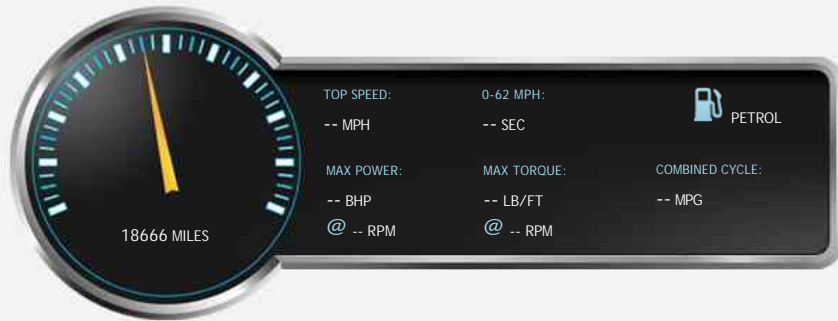

Suzuki GSX1300R Hayabusa

£3,995

General Info

Engine:	1.3 Petrol Manual
Price:	£3,995
Body Type:	Motorbike
Owners:	
Mileage:	18,666
Reg Date:	May 2000 ()
Colour:	Absolute Purpeleen

Vehicle Features

classic

Vehicle Description

I have the bill of sale from when I bought it and all the M.O.Ts to prove the mileage starting at 8082 in 2006 to its current mileage of 18666.

Mole Valley Specialist Cars Ltd, Horsham Road A24, South of Capel, Near Dorking, Surrey, RH5 5JH
Tel: 01306 710088 - Fax: 01306 710022 - Web: www.mole-valley.co.uk

Opening Hours: Mon - Sun These Hours will not show

Performance & Engine

Engine: Cylinders ,
1299 Cc ,

Driven Wheels:

Gears:

Weights & Measures

Doors: 5

*Including mirrors