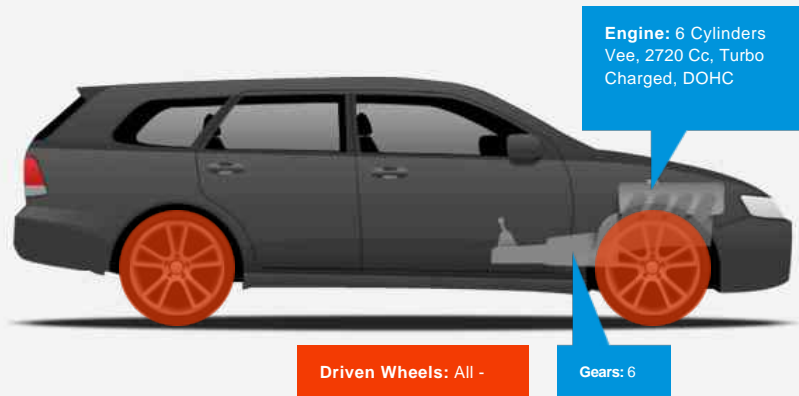

Performance & Engine