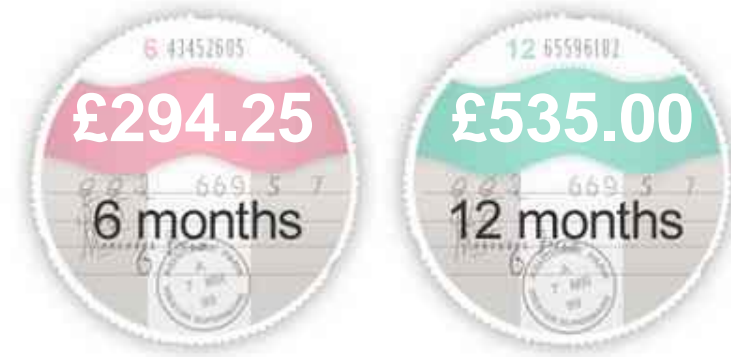

Insurance & Security

Road Tax

Insurance Group
(1-50)

Alarm

Immobiliser

Security
(Thatcham Approved)