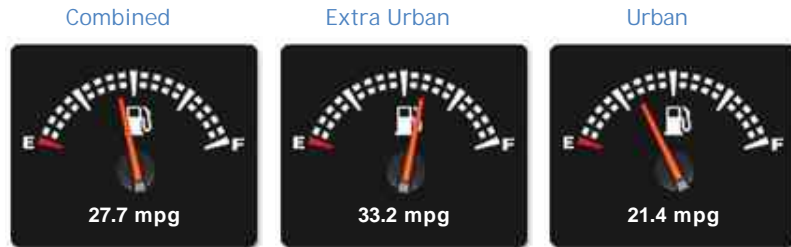

Fuel Economy

Running Costs