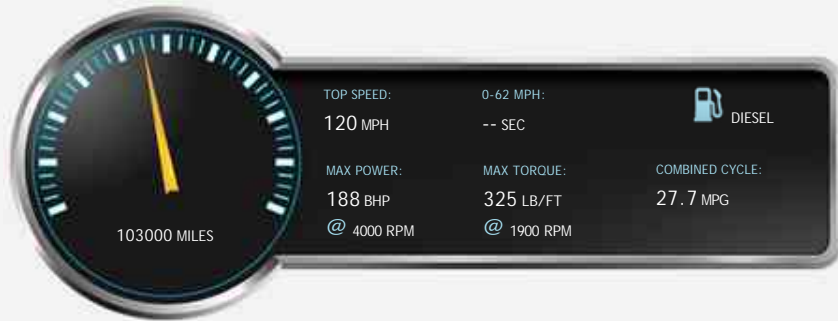

Performance & Engine