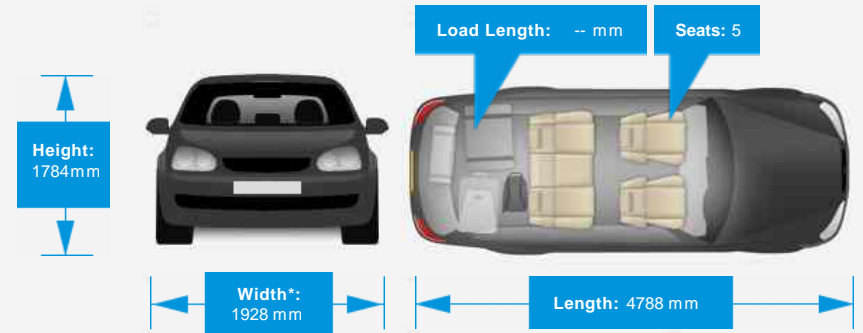

Performance & Engine

Weights & Measures

*Including mirrors

Safety

NCAP Adult Rating: ★★★★★

NCAP Child Rating: No Data

NCAP Pedestrian Rating: ★

NCAP Safety Assist: No Data