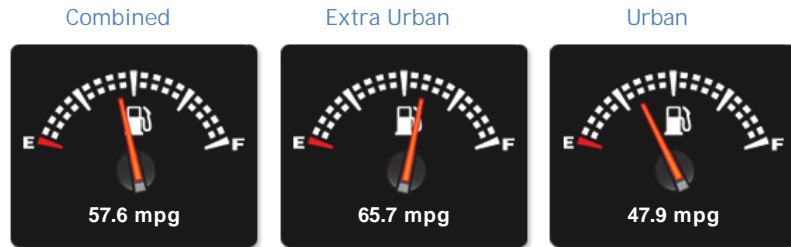

SEAT Leon TSI SE TECHNOLOGY

£8,499

General Info

Engine:	1.2 Petrol Manual
Price:	£8,499
Body Type:	3 Dr Hatchback
Owners:	1
Mileage:	19,000
Reg Date:	September 2013 (63)
Colour:	Red

Vehicle Features

- AUX PORT
- CD Player
- DAB RADIO
- Folding Rear Seats
- Height Adjustable Drivers Seat
- Satellite Navigation
- Air Conditioning
- BLUETOOTH PHONE
- Climate Control
- Electric Door Mirrors
- Front Fog Lights
- Remote Central Locking
- USB PORT

Performance & Engine

Driven Wheels: Front

Gears: 6

Weights & Measures

Doors: 3

*Including mirrors

Safety

Fuel Economy

Running Costs

CO₂ emission figure (g/km)

VED band and CO₂

Insurance & Security

Road Tax

Insurance Group
(1-50)

Security
(Thatcham Approved)

Immobiliser