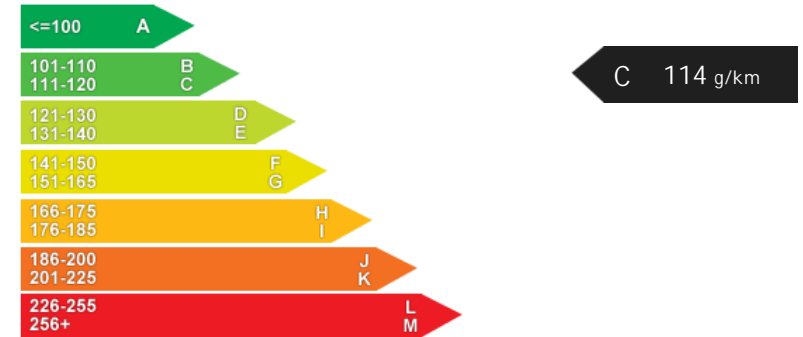

CO₂ emission figure (g/km)

VED band and CO₂