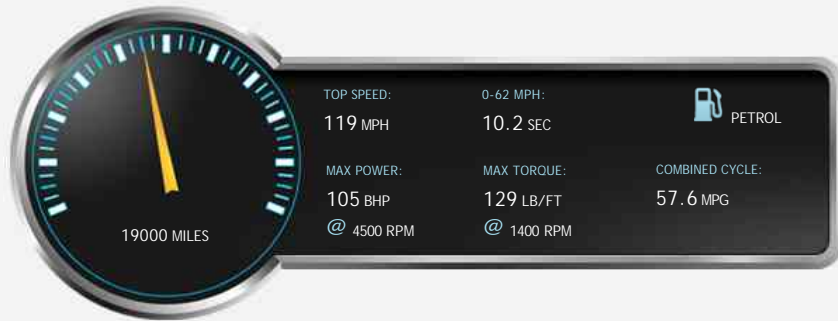

SEAT Leon TSI SE TECHNOLOGY

£8,499

General Info

Engine:	1.2 Petrol Manual
Price:	£8,499
Body Type:	3 Dr Hatchback
Owners:	1
Mileage:	19,000
Reg Date:	September 2013 (63)
Colour:	Red

Vehicle Features

- AUX PORT
- CD Player
- DAB RADIO
- Folding Rear Seats
- Height Adjustable Drivers Seat
- Satellite Navigation
- Air Conditioning
- BLUETOOTH PHONE
- Climate Control
- Electric Door Mirrors
- Front Fog Lights
- Remote Central Locking
- USB PORT

Performance & Engine

Driven Wheels: Front

Gears: 6

Weights & Measures

Doors: 3

*Including mirrors

Safety

Fuel Economy