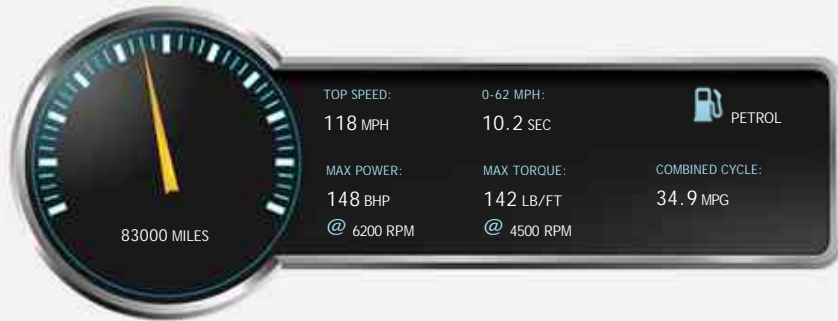

Performance & Engine