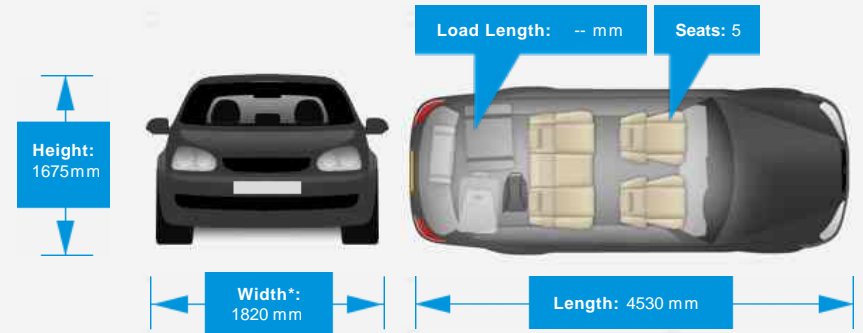

Performance & Engine

Selected

Weights & Measures

*Including mirrors

Safety

NCAP Adult Rating:	★★★★★
NCAP Child Rating:	★★★★★
NCAP Pedestrian Rating:	★★
NCAP Safety Assist:	No Data
NCAP Overall Rating:	No Data