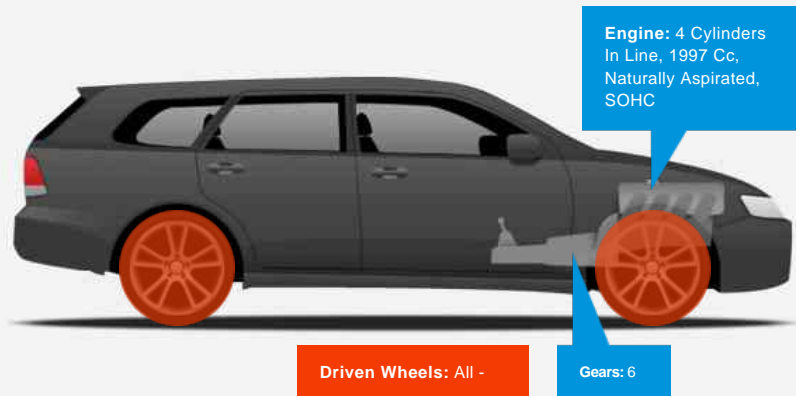

Performance & Engine