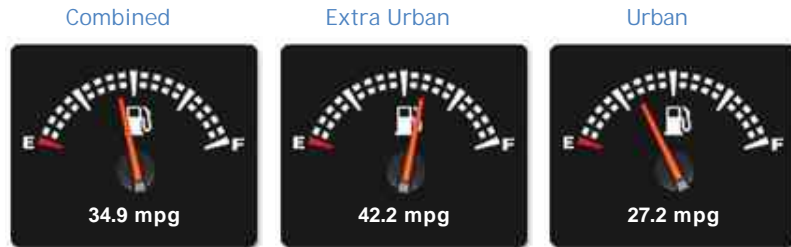

Fuel Economy

Running Costs