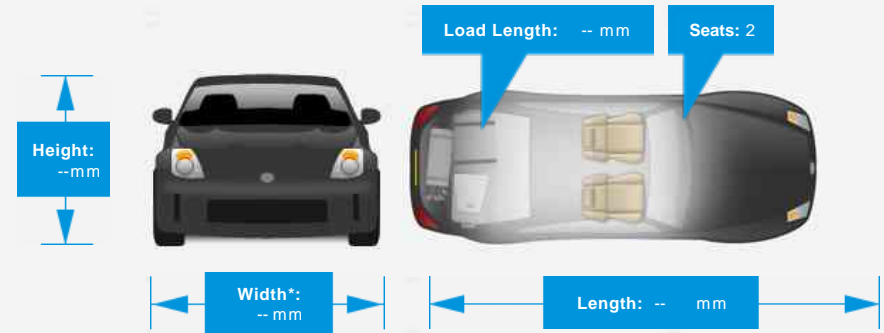

Driven Wheels:

Gears: 0

Weights & Measures

Doors: 2

*Including mirrors

Safety

NCAP Adult Rating: No Data
NCAP Child Rating: No Data
NCAP Pedestrian Rating: No Data
NCAP Safety Assist: No Data
NCAP Overall Rating: No Data