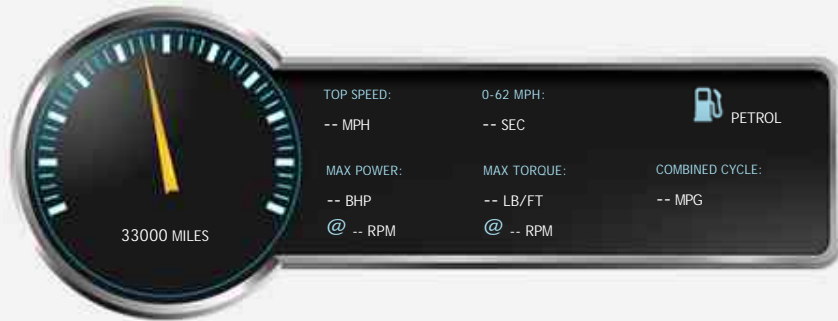

Performance & Engine